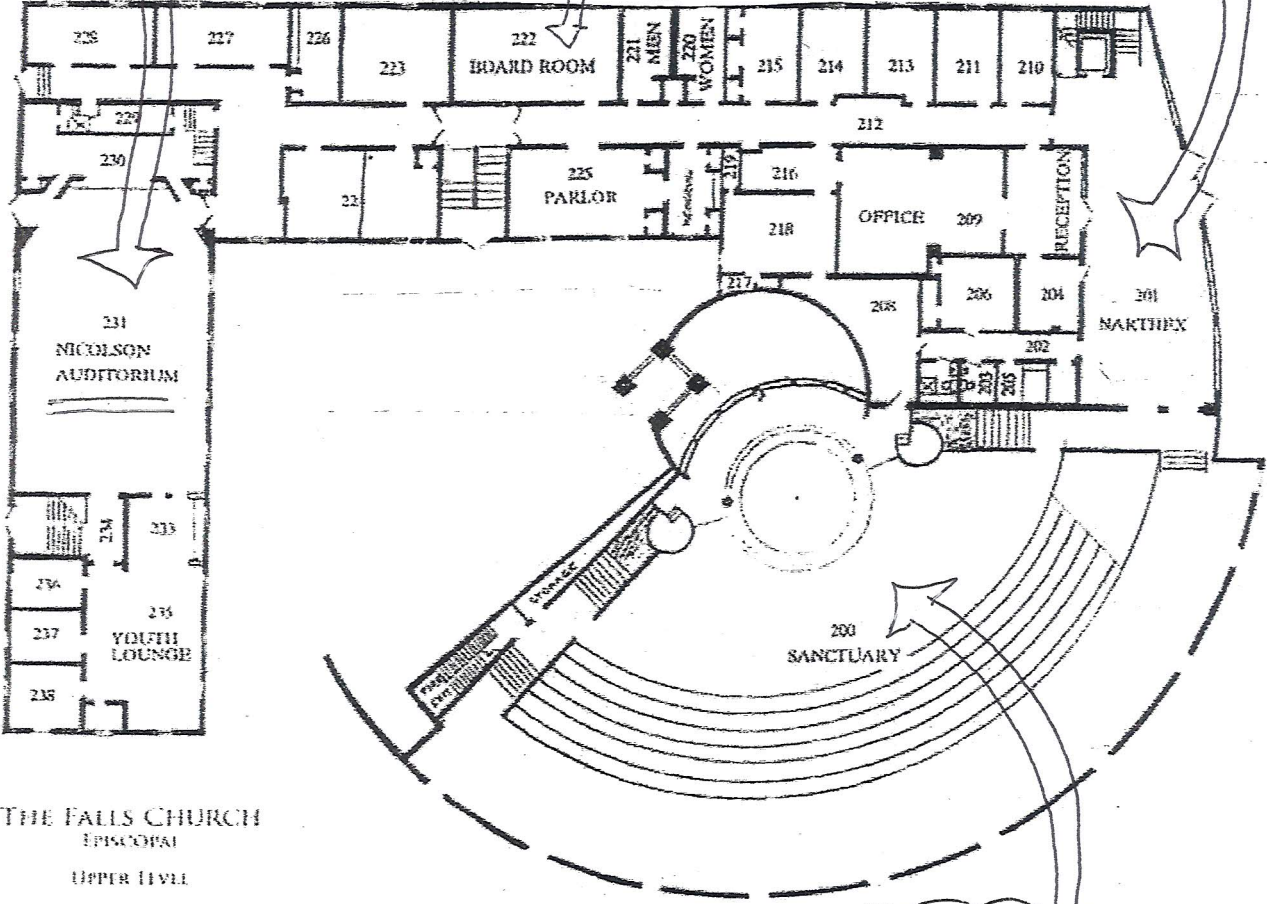

Mega Room  
&  
Stations

Registration

Scoring

THE FALLS CHURCH  
EPISCOPAL  
UPPER LEVEL

Morning  
Briefing

Written test 116

classroom 115

Lunch Hall 104

105 Tack Swap

THE FALLS CHURCH EPISCOPAL

GROUND FLOOR