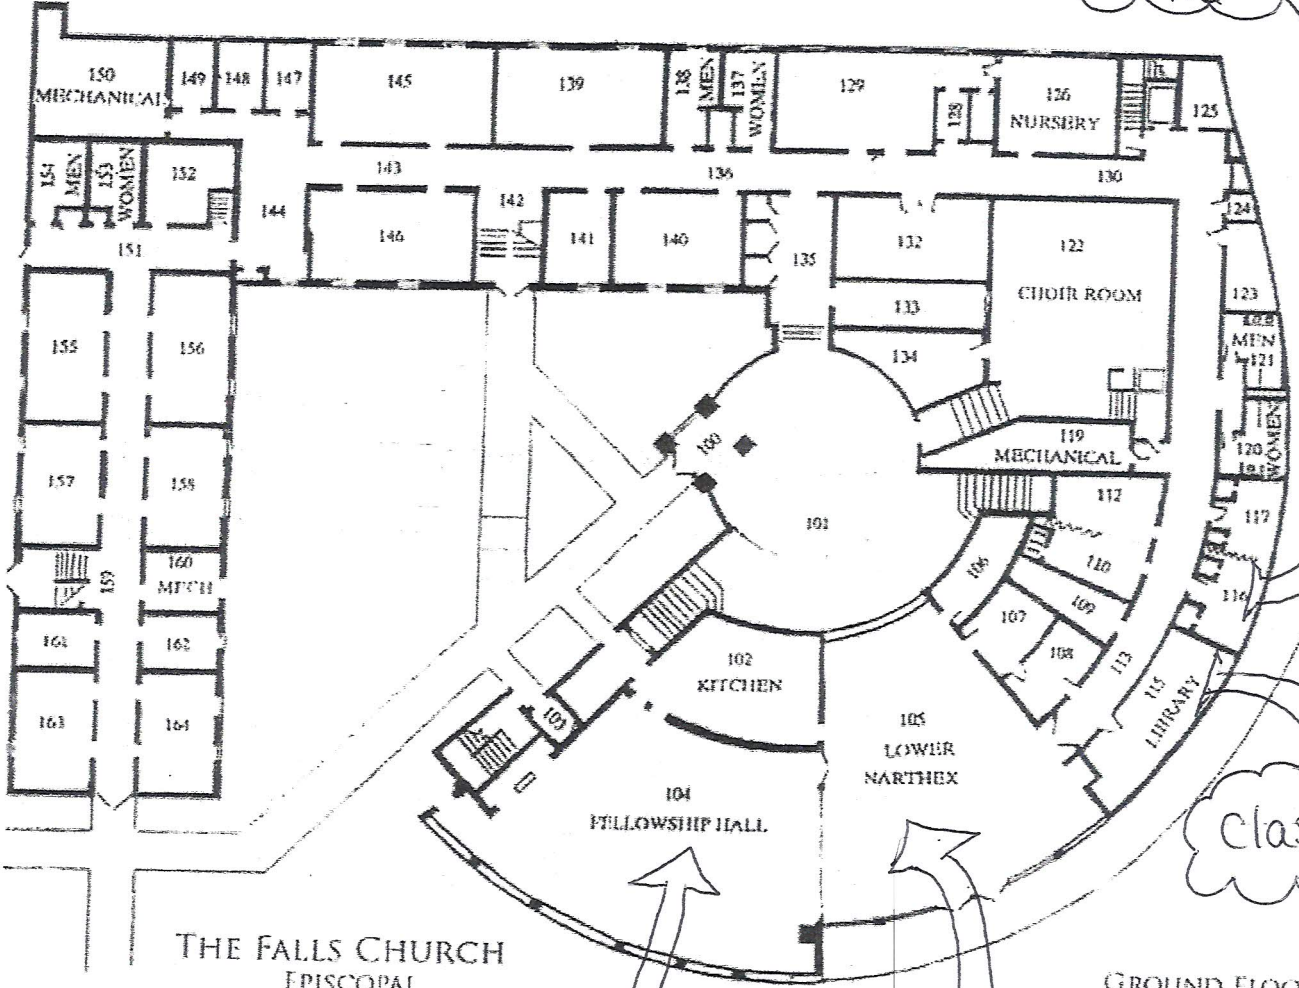

Mega Room  
&  
Stations

Registration

Scoring

THE FALLS CHURCH  
EPISCOPAL  
UPPER LEVEL

Morning  
Briefing

Written test 116

classroom 115

Lunch Hall 104

105 Tack Swap

THE FALLS CHURCH EPISCOPAL

GROUND FLOOR